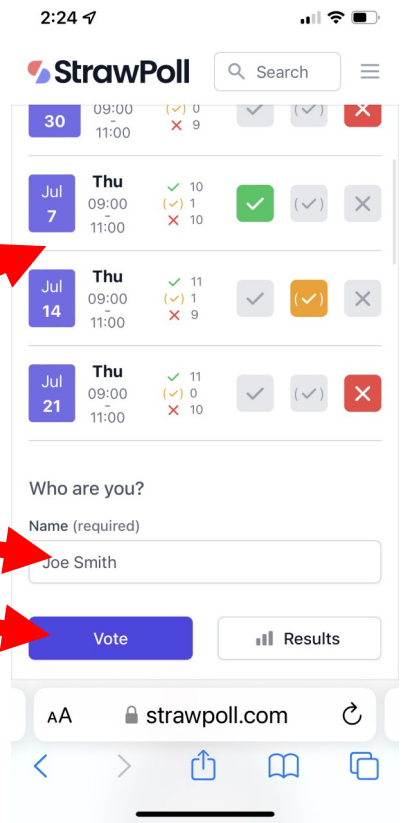

Using Straw Poll—Phone

Access by clicking the pony munching the tree on our website.

Click the box relevant to when you can attend, the default is not attending

Your selections will be visible, when they are correct

It may guess your username

Add your name

Click Vote

Ta Dah, you will have mastered it, thank you.

You can return and edit by click the pencil next to your name and update with the same click routine.

To change your sessions please click either the 3 dots top right or Options, Edit Participant, select your name in the dropdown and change your sessions and save.