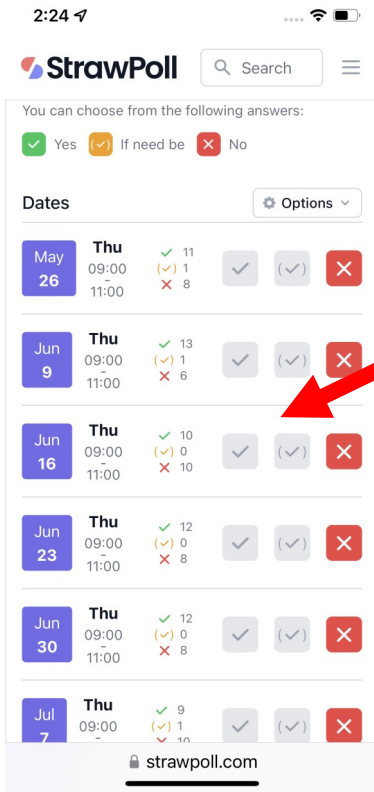

Using Straw Poll—Phone

Access by clicking the pony munching the tree on our website.

Click the box relevant to when you can attend, the default is not attending

Your selections will be visible, when they are correct

It may guess your username

Add your name

Click Vote

Ta Dah, you will have mastered it, thank you.

You can return and edit by click the pencil next to your name and update with the same click routine.

To change your sessions please click either the 3 dots top right or Options, Edit Participant, select your name in the dropdown and change your sessions and save.