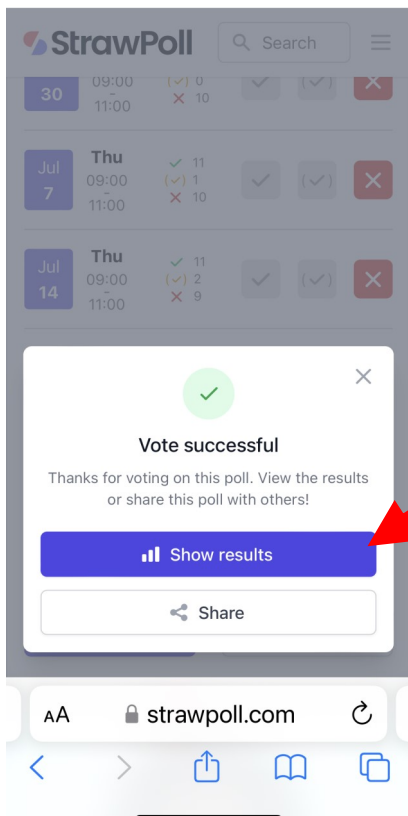

Using Straw Poll—Phone

Access by clicking the pony munching the tree on our website.

Click the box relevant to when you can attend, the default is not attending

Your selections will be visible, when they are correct

It may guess your username

Add your name

Click Vote

Ta Dah, you will have mastered it, thank you.

You can return and edit by click the pencil next to your name and update with the same click routine.

To change your sessions please click either the 3 dots top right or Options, Edit Participant, select your name in the dropdown and change your sessions and save.